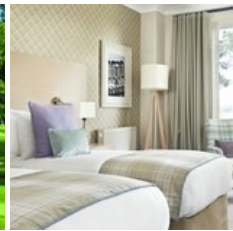

The Belfry Hotel & Resort (England, UK) ★★★★★

The Belfry Hotel & Resort ★★★★★

England, UK

Having hosted the Ryder Cup more times than any other worldwide venue, the Belfry Hotel & Spa Resort, with its 72 magnificent holes of golf including the world renowned Brabazon Course, is a must visit for any golfer.

Located just outside of Birmingham and set amongst 500 acres of Warwickshire countryside, the resort offers an excellent 319 room hotel with luxurious guest bedrooms and suites, meeting and event rooms, restaurants, bars, a nightclub, a luxury Spa and Health Club and of course amazing golf.